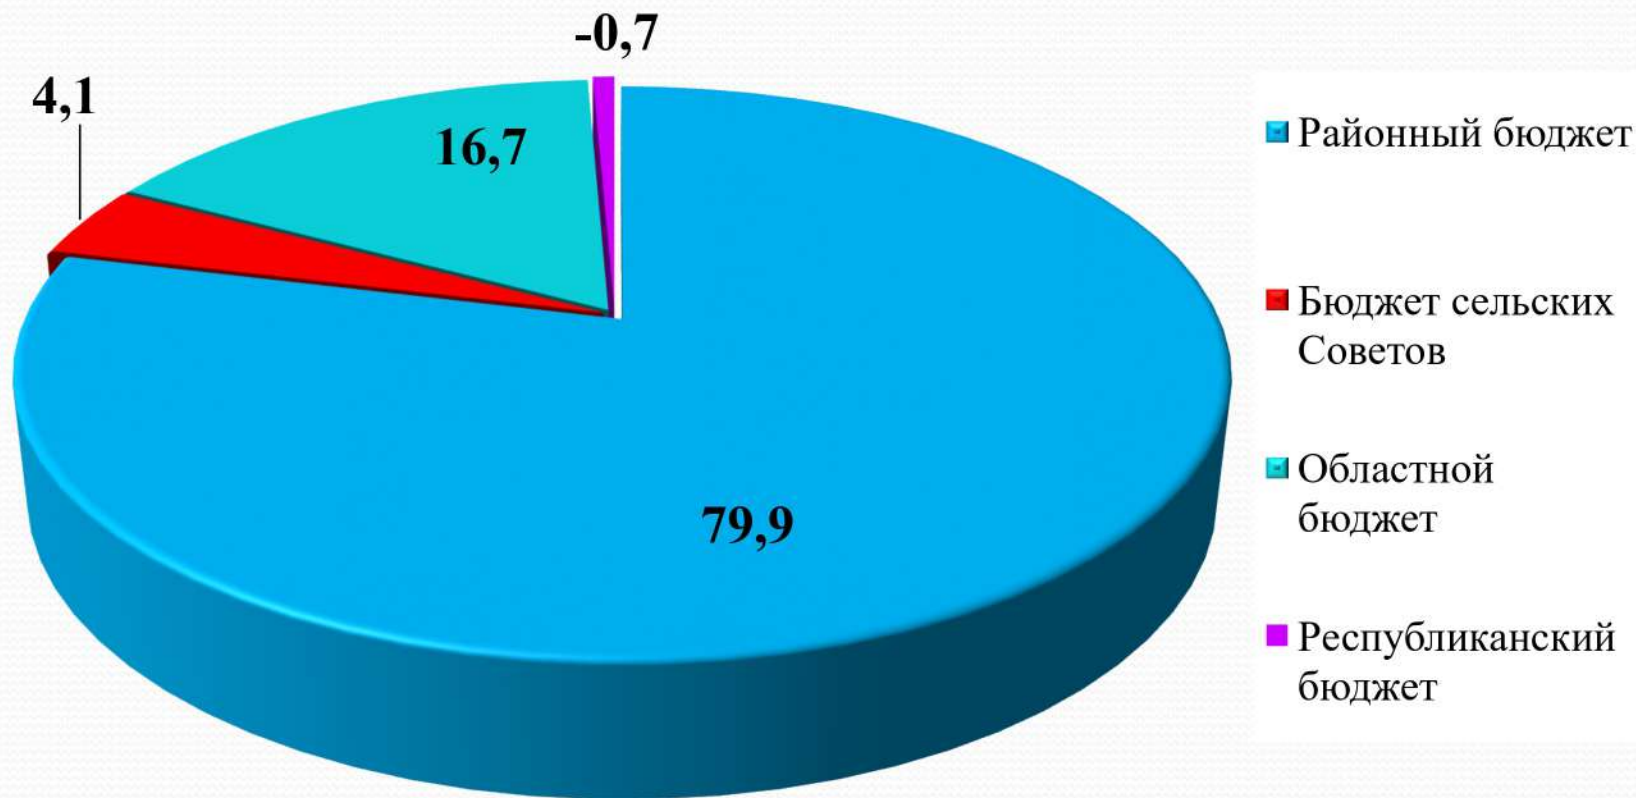

Удельный вес поступлений
налоговых и неналоговых платежей
в консолидированный бюджет, %