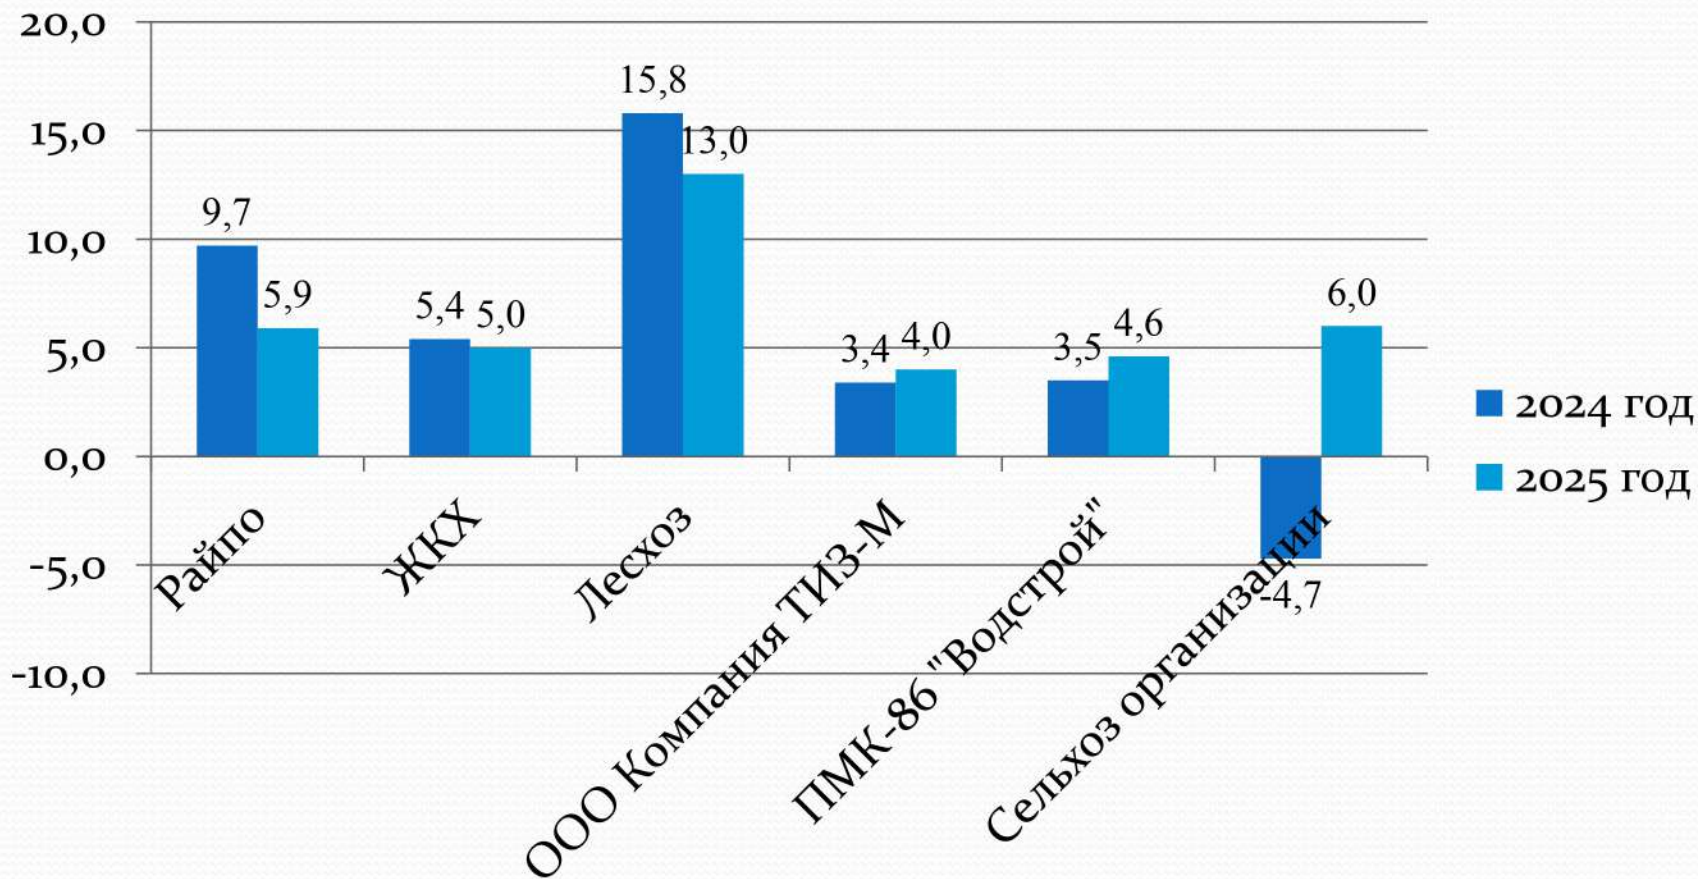

Удельный вес уплаты налогов в % в консолидированном бюджете района